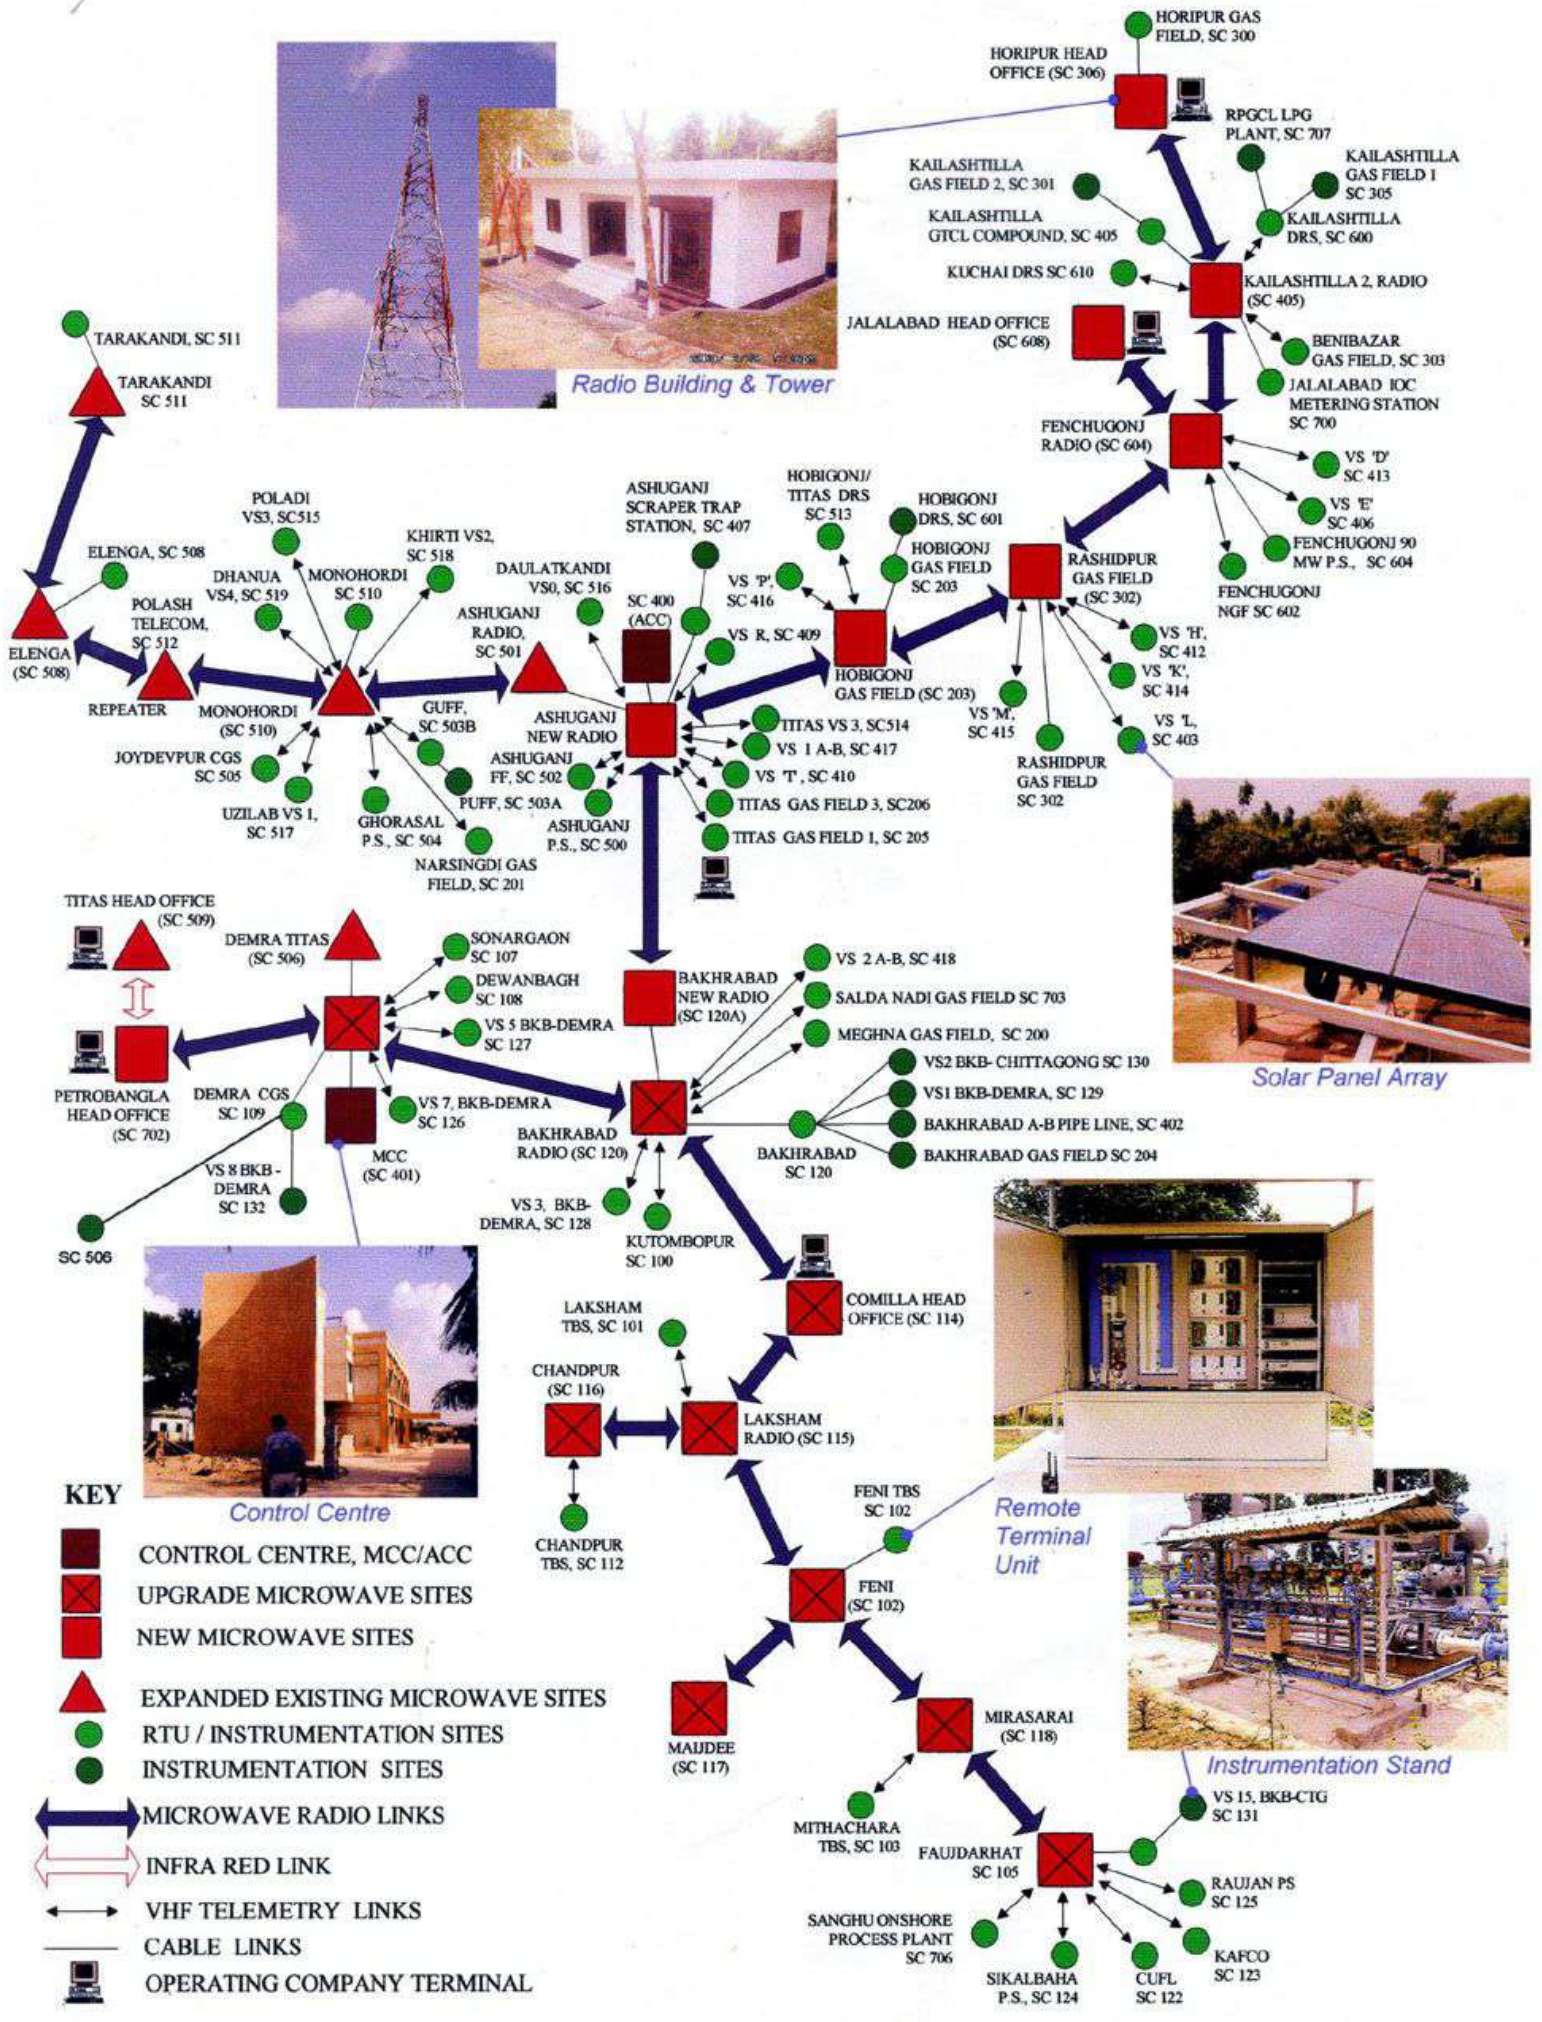

Radio Building & Tower

Solar Panel Array

Remote Terminal Unit

Instrumentation Stand

- KEY**
- CONTROL CENTRE, MCC/ACC
  - UPGRADE MICROWAVE SITES
  - NEW MICROWAVE SITES
  - EXPANDED EXISTING MICROWAVE SITES
  - RTU / INSTRUMENTATION SITES
  - INSTRUMENTATION SITES
  - MICROWAVE RADIO LINKS
  - INFRA RED LINK
  - VHF TELEMETRY LINKS
  - CABLE LINKS
  - OPERATING COMPANY TERMINAL